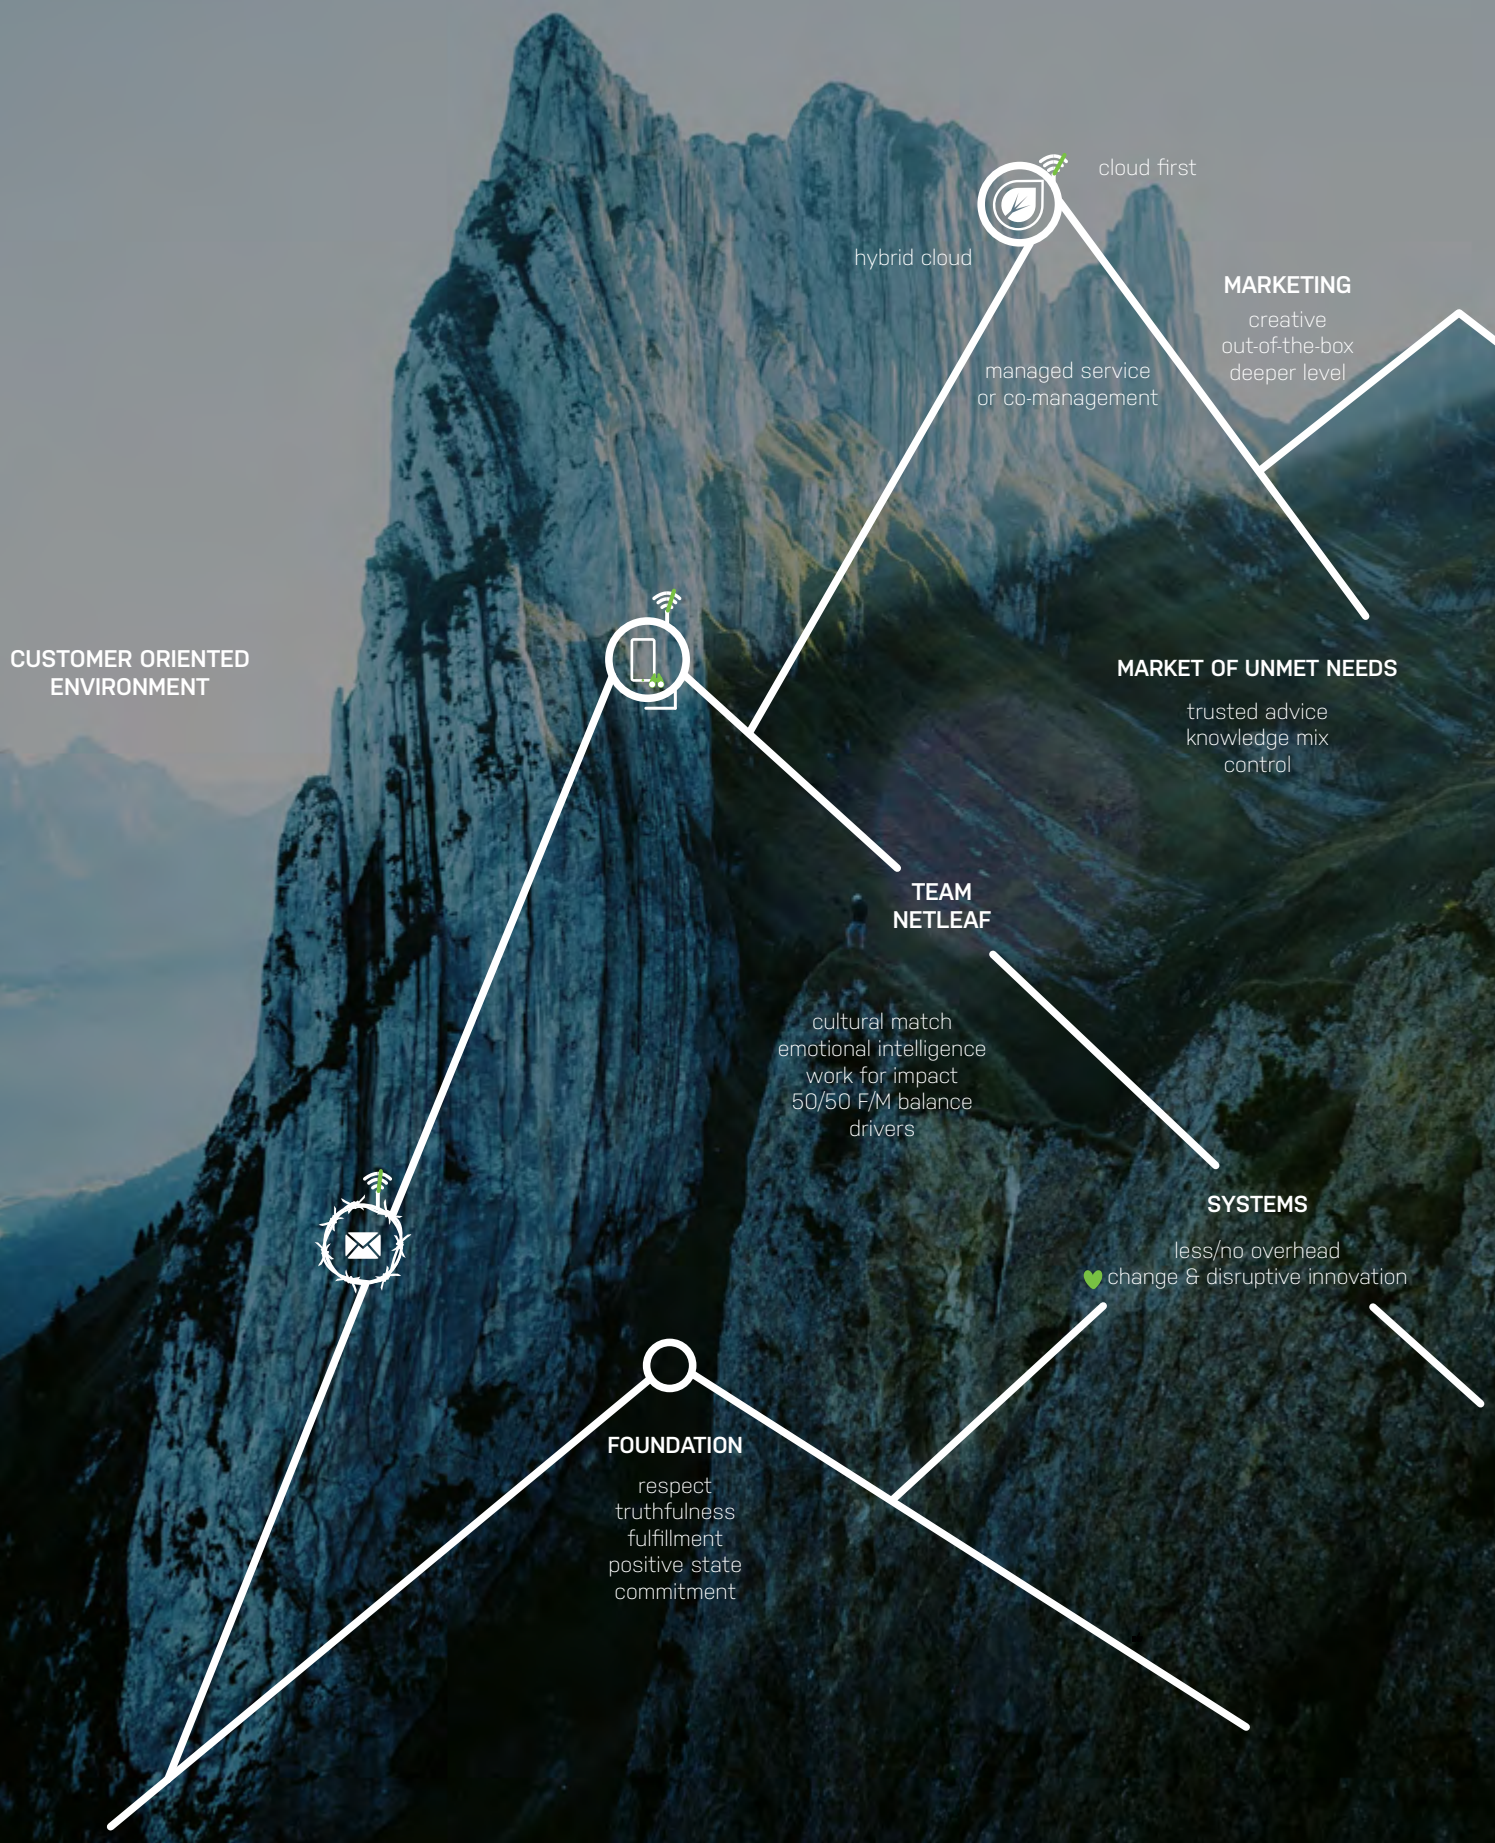

# Grow & Mature

We build secure network stories

**A company network is a long-term commitment**  
**And - as in other relationships - we want to bring out the best**  
**We build secure network stories**

PUBLIC CLOUD  
CONTROL & SECURITY

HYBRID CLOUD

PERIMETER  
SECURITY

availability  
performance  
power management

CORE NETWORKING

CAMPUS  
NETWORKING

automation  
consolidation  
security  
flexibility

NETWORK  
SECURITY